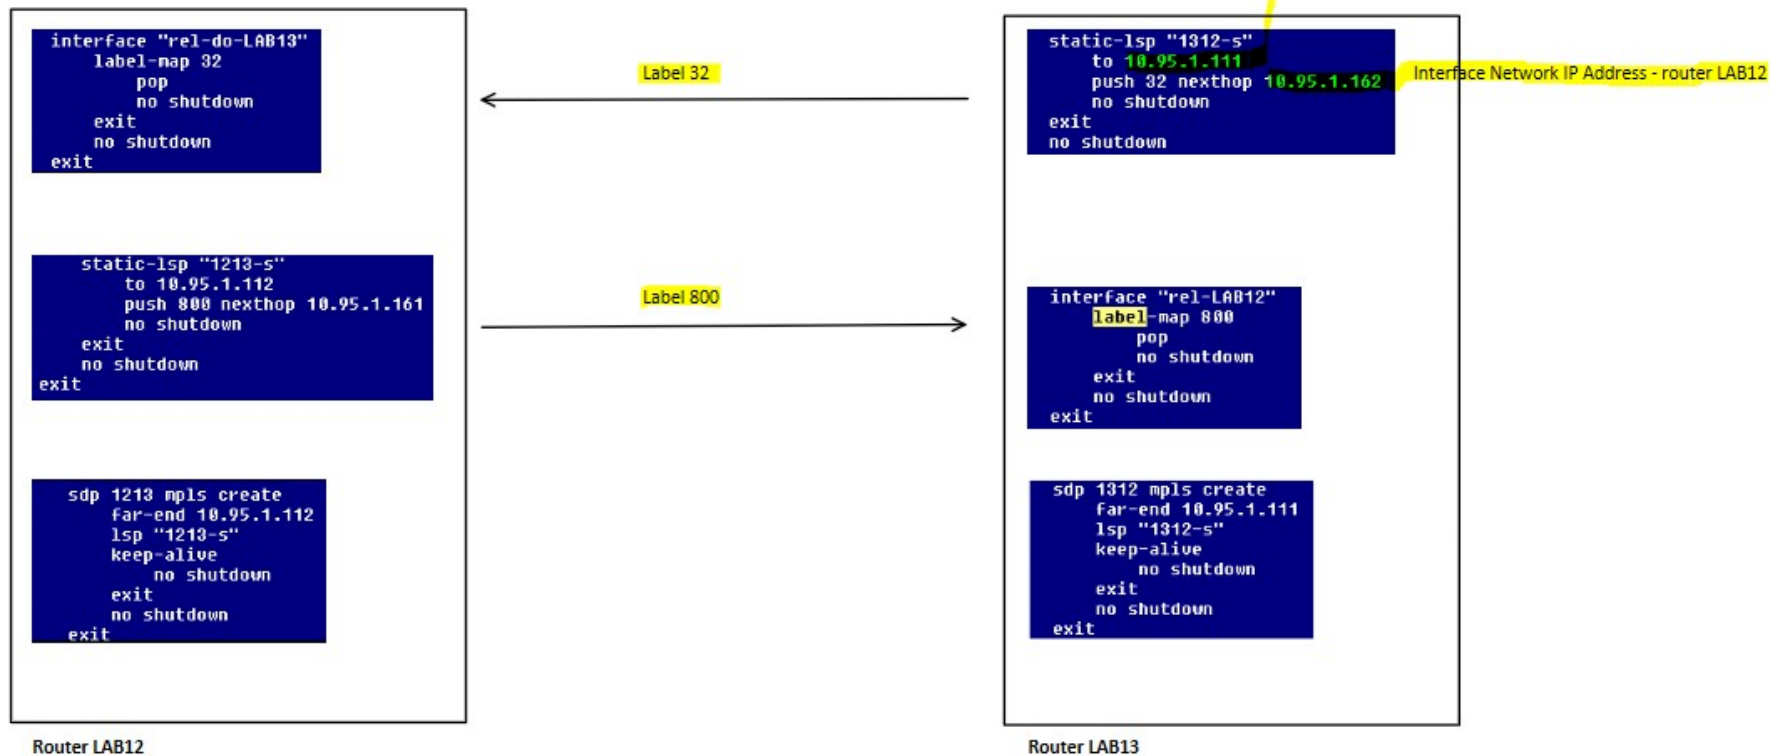

Static-lsp NOKIA (Alcatel-Lucent) 7750SR , SAS7210

show service id 100201 sdp

```

=====
Services: Service Destination Points
=====
SdpId      Type Far End addr  Adm  Opr   I.Lbl  E.Lbl
-----
1213:100201  Spok 10.95.1.112    Up   Up    131067 131067
=====
Number of SDPs : 1
  
```

show router mpls static-lsp

```

=====
MPLS Static LSPs (Originating)
=====
LSP Name   To           Next Hop      Out Label  Up/Down Time  Adm Opr
ID
-----
1312-s     10.95.1.111 10.95.1.162  32         0d 00:29:44   Up  Up
2
1/1/23
=====
LSPs : 1
  
```

show service sdp

```

=====
Services: Service Destination Points
=====
SdpId  Adm  MTU  Opr  MTU  Far End      Adm  Opr   DeI  LSP  Sig
:GlobalId
-----
1213   0    9198  Up   9198  10.95.1.112  Up   Up    MPLS R   TLDP
=====
Number of SDPs : 4
Legend: R = RSVP, L = LDP, B = BGP, H = MPLS-TP, n/a = Not Applicable
  
```

show router mpls label 32

```

=====
MPLS Label 32
=====
Label      Label Type  Label Owner
-----
32         static-lsp  STATIC
=====
In-use labels in entire range : 6
  
```